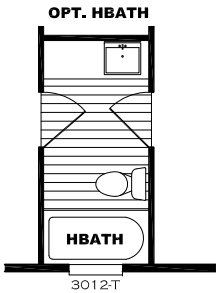

OPT. 5TH BEDROOM & 3RD BATH

BATH OPT. 2

BATH OPT.

OPT.

OPT ATRDR

OPT SGD

OPT

OPT

OPT

LIVING ROOM OPTIONS

3012-T

32 X 68 Locklear
 Model #: SAV32684A
 Drawing #:
 37M254