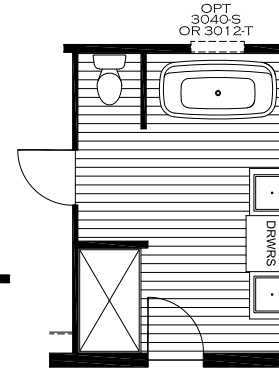

OPT. 5TH BEDROOM & 3RD BATH

BATH OPT. 2

BATH OPT.

OPT.

OPT ATRDR

OPT SGD

OPT

OPT

OPT

LIVING ROOM OPTIONS

3012-T

32 X 68 Locklear
 Model #: SAV32684A
 Drawing #:
 37M254