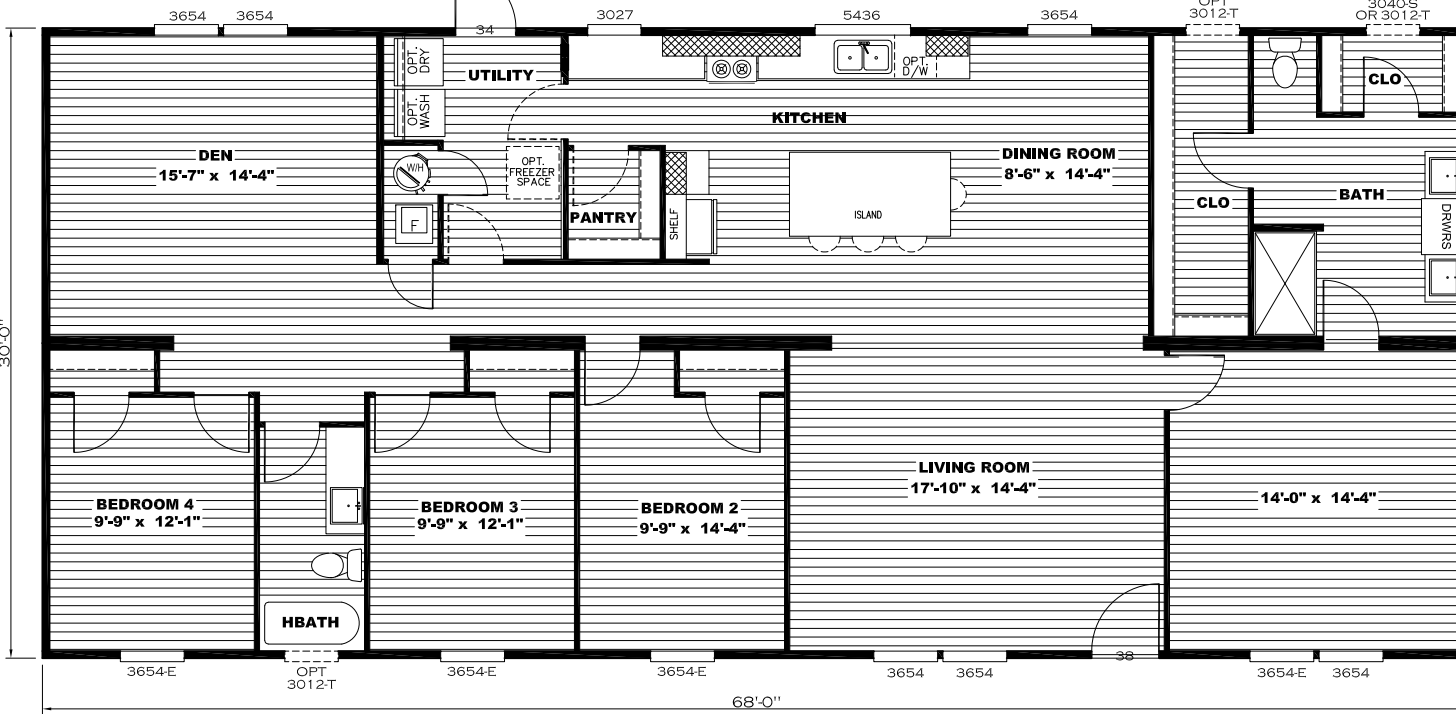

OPT. 5TH BEDROOM & 3RD BATH

BATH OPT. 2

BATH OPT.

OPT.

OPT ATRDR

OPT SGD

OPT

OPT

OPT

LIVING ROOM OPTIONS

3012-T

32 X 68 Locklear
 Model #: SAV32684A
 Drawing #:
 37M254