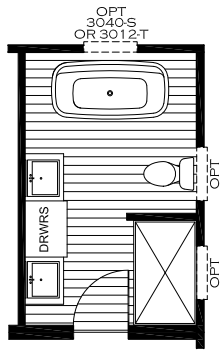

OPT WINDOWS FOR 28 WIDE DORMER

24 24 BARN DOOR OPTION

WHEN 2 OPT WINDOWS IN PRIMARY BEDROOM ARE INSTALLED, NO OPT TRANSOM IN PRIMARY BATH

28x56 Number One
 Model #: SAV28563A
 Drawing #:
 37M250