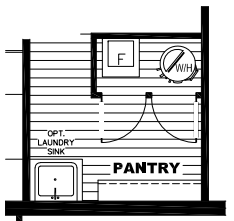

OPT WINDOWS FOR 28 WIDE DORMER

24 24 BARN DOOR OPTION

WHEN 2 OPT WINDOWS IN PRIMARY BEDROOM ARE INSTALLED, NO OPT TRANSOM IN PRIMARY BATH

28x56 Number One
 Model #: SAV28563A
 Drawing #:
 37M250