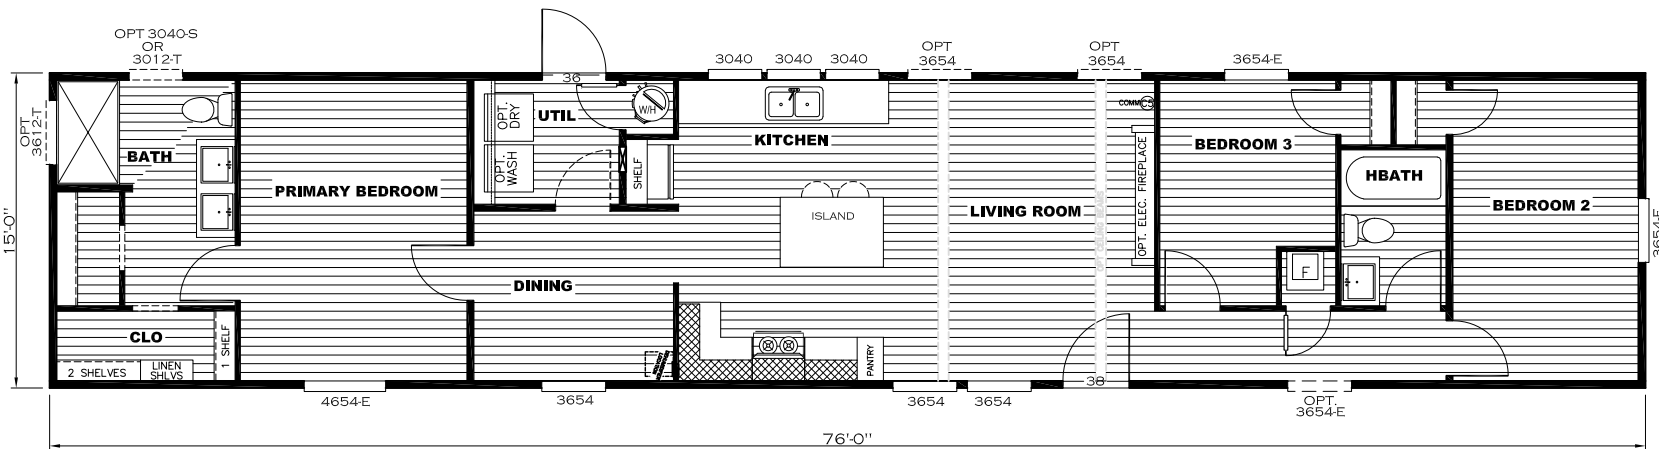

"THE DRIFTWOOD"

OPT.

OPT CLOSET

OPT.

OPT.

OPT

BATH OPT. 1

BATH OPT. 2

OPT.

OPT.

OPT.

Model #: SAVI6763T

DRAWING # 37S172