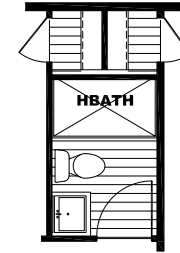

"THE DRIFTWOOD"

OPT.

OPT CLOSET

OPT.

OPT.

OPT

BATH OPT. 1

BATH OPT. 2

OPT.

OPT.

OPT.

Model #: SAVI6763T

DRAWING # 37S172