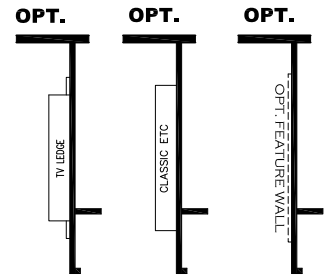

"THE DRIFTWOOD"

OPT.

OPT CLOSET

OPT.

OPT.

OPT

BATH OPT. 1

BATH OPT. 2

OPT.

OPT.

OPT.

Model #: SAVI6763T

DRAWING # 37S172