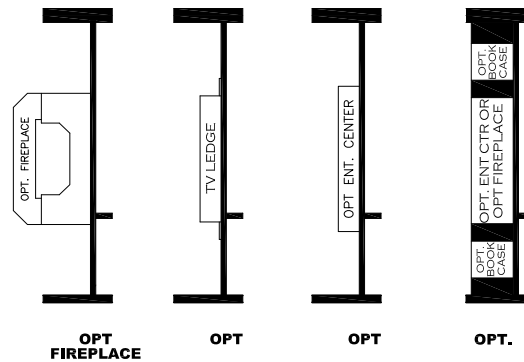

**OPT BATH 2**

**OPT BATH 1**

**OPT WINDOWS FOR 28 WIDE DORMER APPLICATION**

28 X 72 Homestead Breeze  
 Model #: 15B28724B  
 Drawing #:  
 37M203