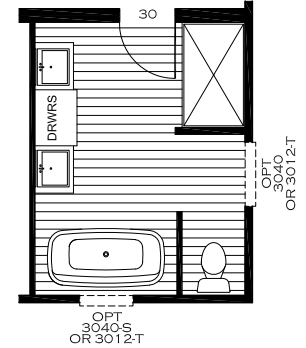

**OPT BATH 2**

**OPT BATH 1**

**OPT WINDOWS FOR 28 WIDE DORMER APPLICATION**

28 X 72 Homestead Breeze  
 Model #: 15B28724B  
 Drawing #:  
 37M203