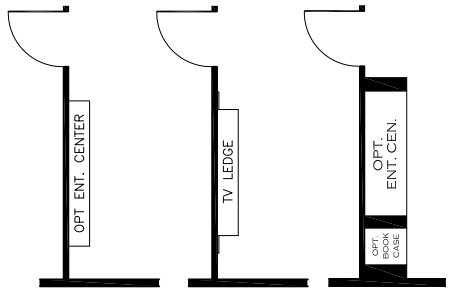

BATH OPT.

BATH OPT. 2

OPT PANTRY/BASE/PANTRY

OPT. UTILITY

OPT PORCH

OPT. OPT. OPT.

OPT. BEDROOM 4

OPT OPT OPT

28 X 64 Grand Living
 Model #: GRA28G43A
 Drawing #:
 37M200