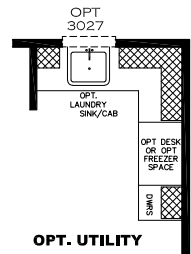

BATH OPT.

BATH OPT. 2

OPT PANTRY/BASE/PANTRY

OPT. UTILITY

OPT PORCH

OPT. OPT. OPT.

OPT. BEDROOM 4

OPT OPT OPT

28 X 64 Grand Living
 Model #: GRA28G43A
 Drawing #:
 37M200