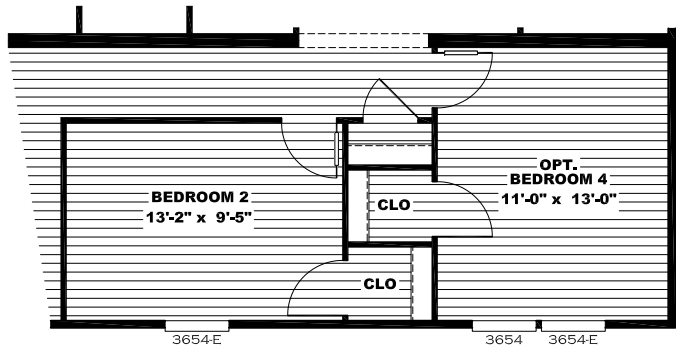

BATH OPT.

BATH OPT. 2

OPT PANTRY/BASE/PANTRY

OPT. UTILITY

OPT PORCH

OPT. OPT. OPT.

OPT. BEDROOM 4

OPT OPT OPT

28 X 64 Grand Living
 Model #: GRA28G43A
 Drawing #:
 37M200