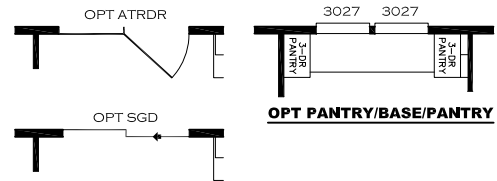

BATH OPT.

BATH OPT. 2

OPT PANTRY/BASE/PANTRY

OPT. UTILITY

OPT PORCH

OPT. OPT. OPT.

OPT. BEDROOM 4

OPT OPT OPT

28 X 64 Grand Living
 Model #: GRA28G43A
 Drawing #:
 37M200