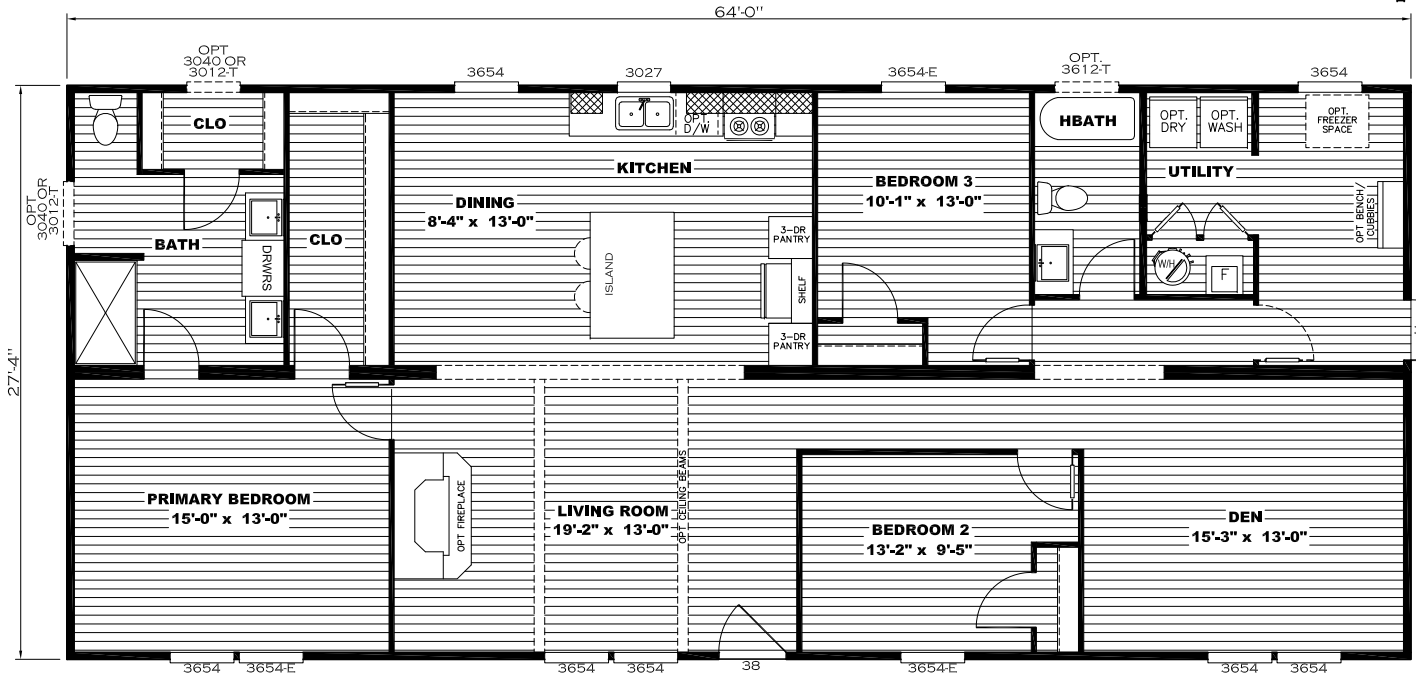

BATH OPT.

BATH OPT. 2

OPT PANTRY/BASE/PANTRY

OPT. UTILITY

OPT PORCH

OPT. OPT. OPT.

OPT. BEDROOM 4

OPT OPT OPT

28 X 64 Grand Living
 Model #: GRA28G43A
 Drawing #:
 37M200