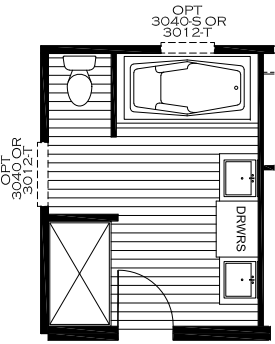

BATH OPT.

BATH OPT. 2

OPT PANTRY/BASE/PANTRY

OPT. UTILITY

OPT PORCH

OPT. OPT. OPT.

OPT. BEDROOM 4

OPT OPT OPT

28 X 64 Grand Living
 Model #: GRA28G43A
 Drawing #:
 37M200