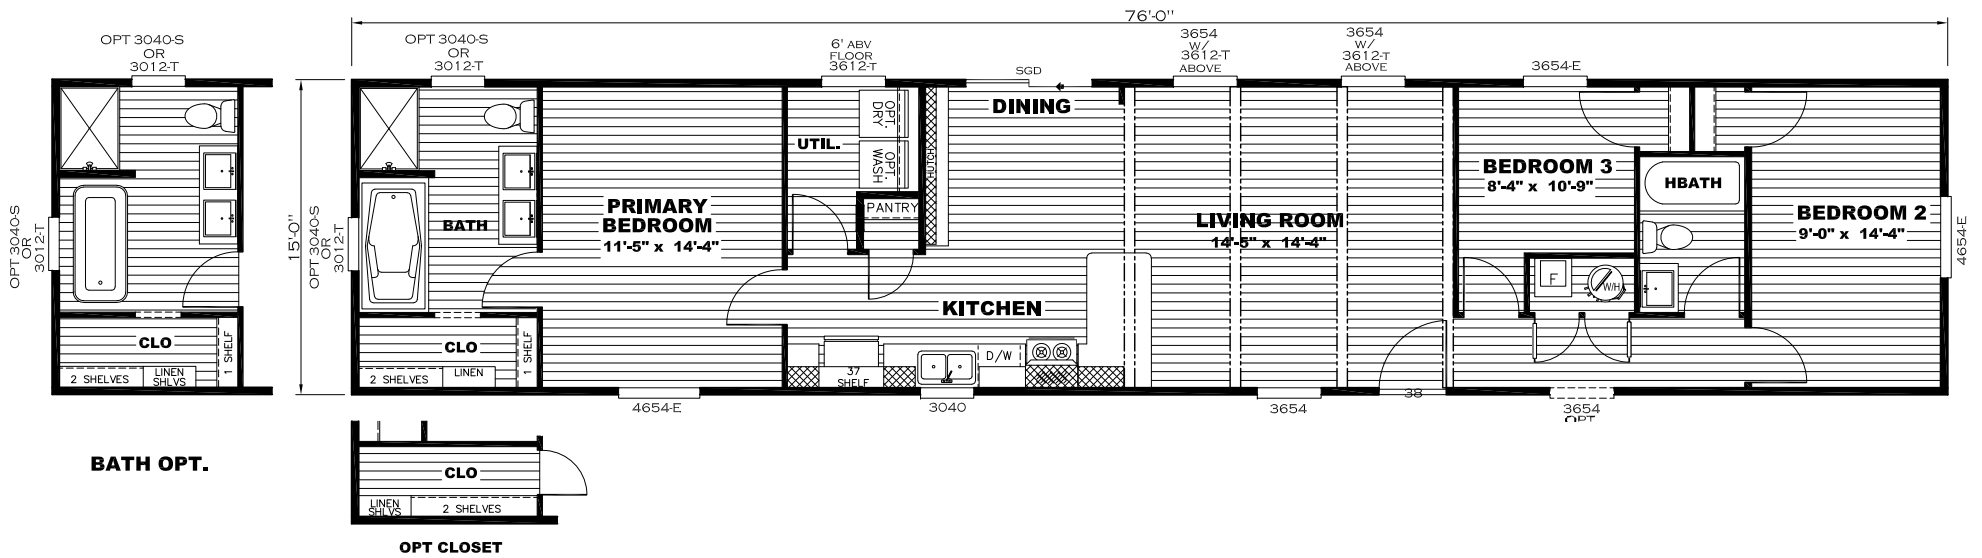

BATH OPT. 2

OPT. REAR DOOR

OPT. DOOR & WINDOWS

OPT.

OPT.

BATH OPT.

OPT CLOSET

16 x 76 Anniversary Choice

Drawing #:

375160

Model #: ANN16763C