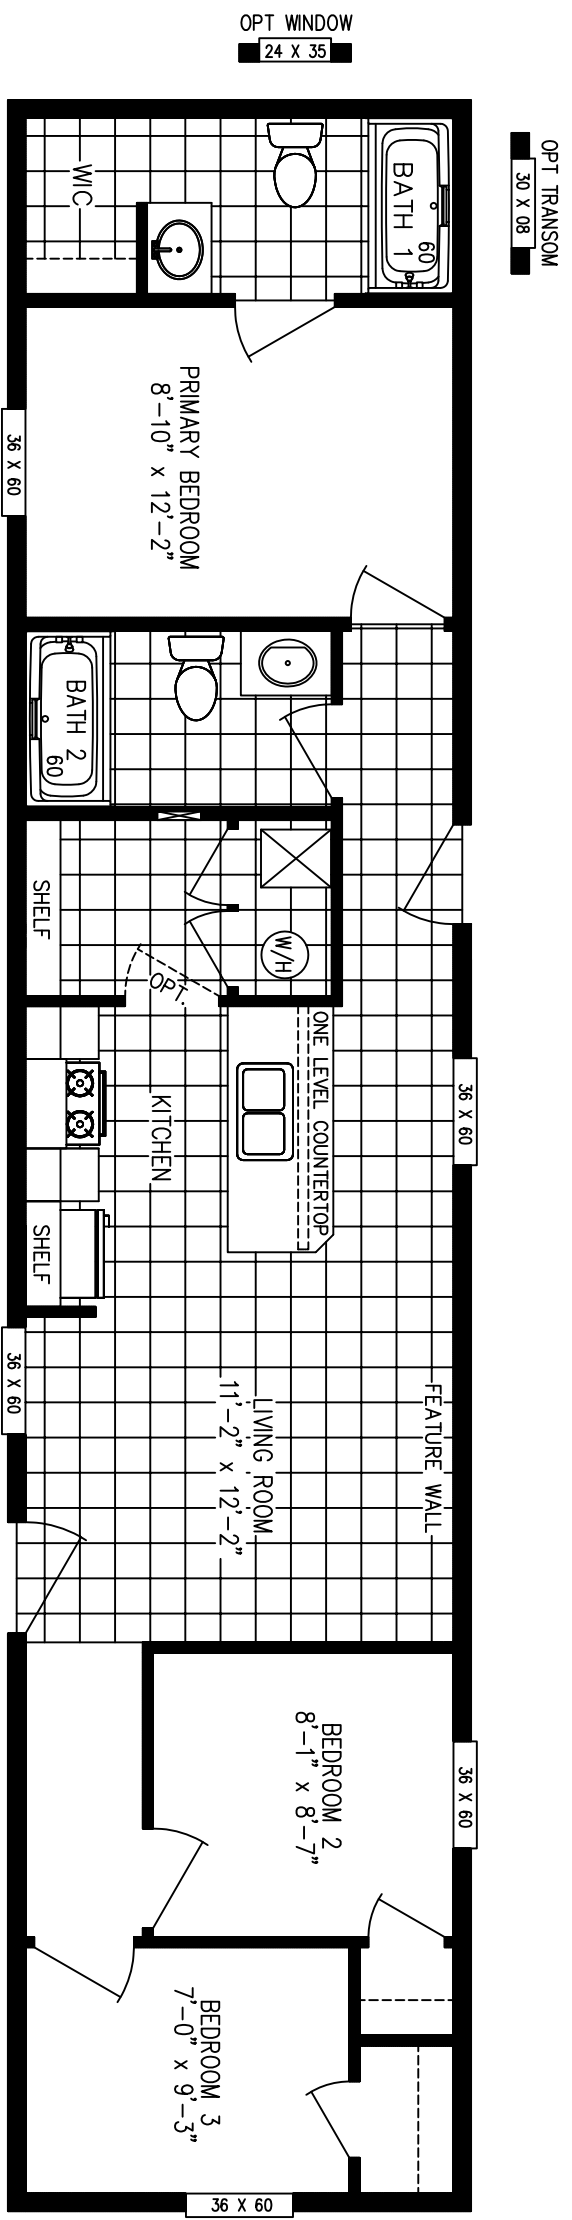

ONYX 60 | Model: 6414-617 | 14x60 | 790 sq. ft. | 3 Bedroom 2 Bath

OPT. BATH 1 LAYOUT

OPT. 60" SHOWER

OPT. 60" SHOWER W/ BATH 1 LAYOUT

ONYX 60

CLAYTON HOMES

RV/ DESCRIPTION	DATE	BY	TITLE:
-	-	-	LITERATURE PLAN
-	-	-	DESC:
-	-	-	SCALE: 3/16"=12" DRB: SWW
-	-	-	DATE: 4/14/24 HIM PG:
-	-	-	FILE NAME: GEM-ONYX
-	-	-	DWG. NO: 956H6414-617 REV