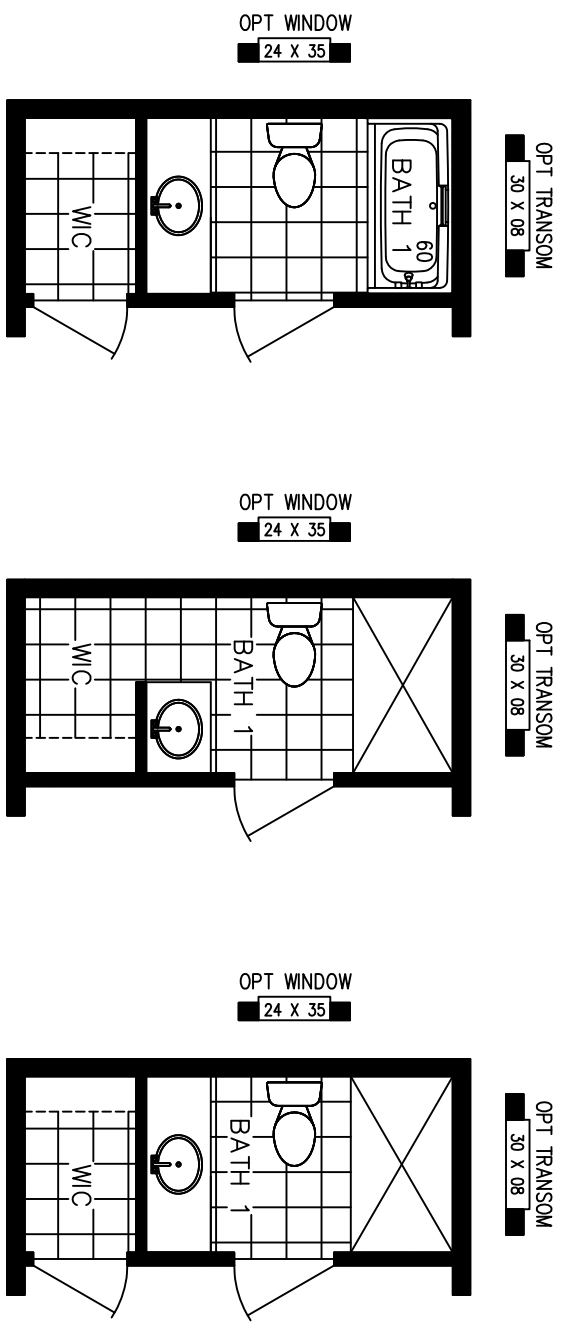

ONYX 60 | Model: 6414-617 | 14x60 | 790 sq. ft. | 3 Bedroom 2 Bath

OPT. BATH 1 LAYOUT

OPT. 60" SHOWER

OPT. 60" SHOWER W/ BATH 1 LAYOUT

ONYX 60

CLAYTON HOMES

RV/ DESCRIPTION	DATE	BY	TITLE:
-	-	-	LITERATURE PLAN
-	-	-	DESC:
-	-	-	SCALE: 3/16"=12" DRB: SWW
-	-	-	DATE: 4/14/24 HIM PG:
-	-	-	FILE NAME: GEM-ONYX
-	-	-	DWG. NO: 956H6414-617 REV