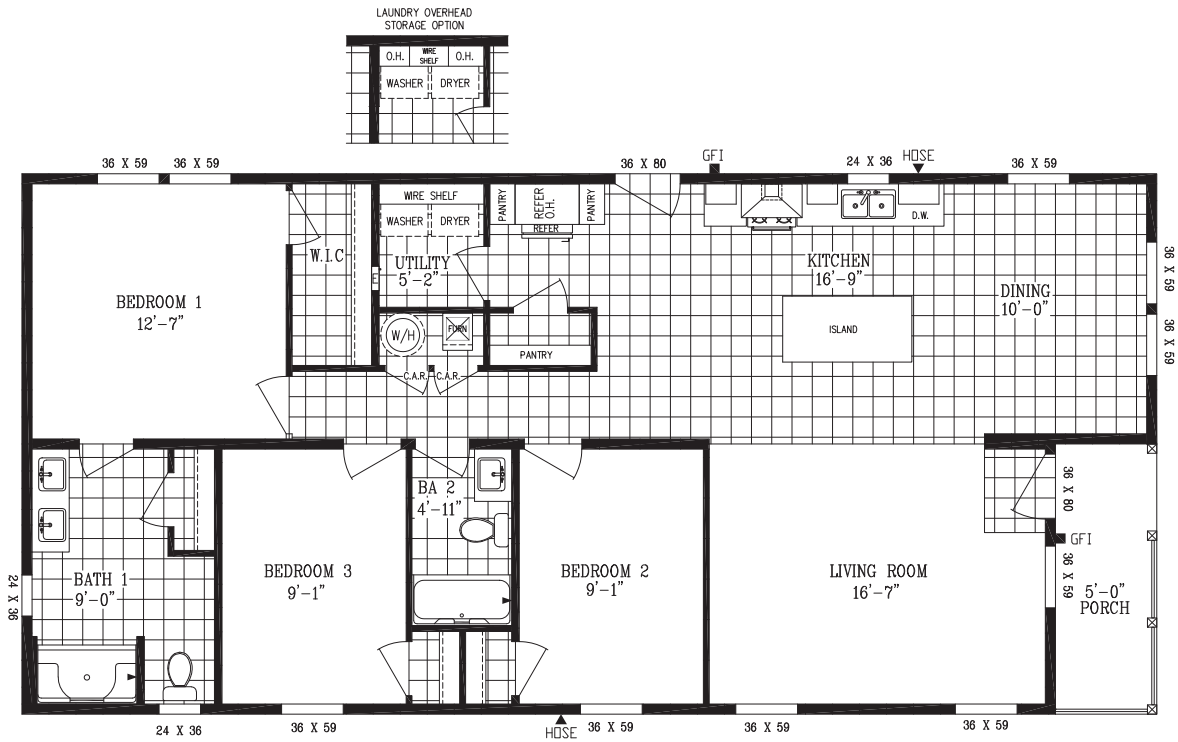

Reprise

55TPO28563DH / 4 beds / 2 baths / 1,493 sq. ft. / 26'8x56

DLX BATH 1 OPTION