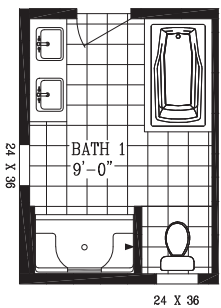

Reprise

55TPO28563DH / 4 beds / 2 baths / 1,493 sq. ft. / 26'8x56

DLX BATH 1 OPTION