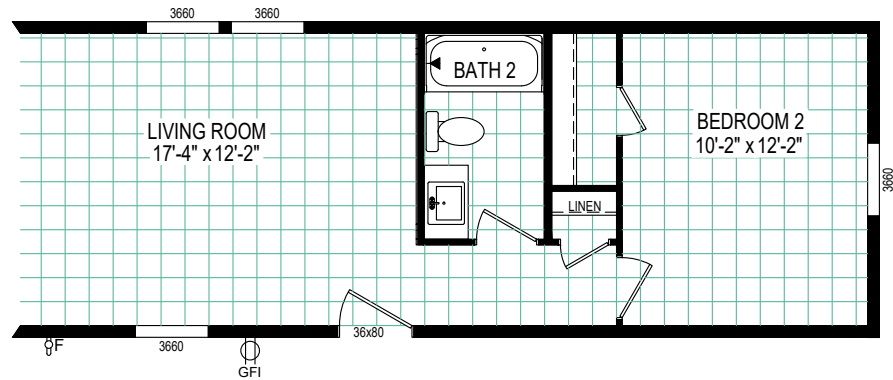

CLEAR CHOICE COLLECTION

Model 6614-CC02RA
869 Square Feet - 3 Bed / 2 Bath

2-BEDROOM OPTION

CLAYTON WAKARUSA
Div. of CMH Manufacturing West Inc.
66700 STATE ROAD 19 P.O. BOX 406
WAKARUSA, INDIANA 46573

CLEAR CHOICE COLLECTION
FLOOR PLAN

REVISION BOX

DRAWN BY: MDK
DATE: 4/6/2024

2025 MODEL

6614-CC02RA