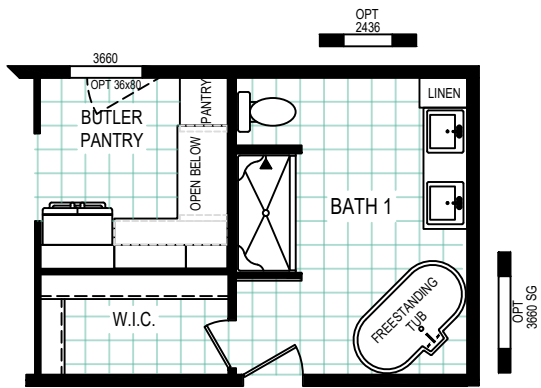

Pulse Collection

Model: 7228-5789

1896 Square Feet - 3 Bed / 2 Bath

CLAYTON WAKARUSA
 Div. of CMH Manufacturing West Inc.
 66700 STATE ROAD 19 P.O. BOX 406
 WAKARUSA, INDIANA 46573

PULSE COLLECTION
FLOOR PLAN

REVISION BOX

DRAWN BY: DCS
 DATE: 10/1/2024
 2326 MODEL
7228-5789

OPTIONAL DELUXE / DREAM BATH LAYOUT

4th BEDROOM OPTION

3rd BATH OPTION

CLAYTON WAKARUSA
 Div. of CMH Manufacturing West Inc.
 66700 STATE ROAD 19 P.O. BOX 406
 WAKARUSA, INDIANA 46573