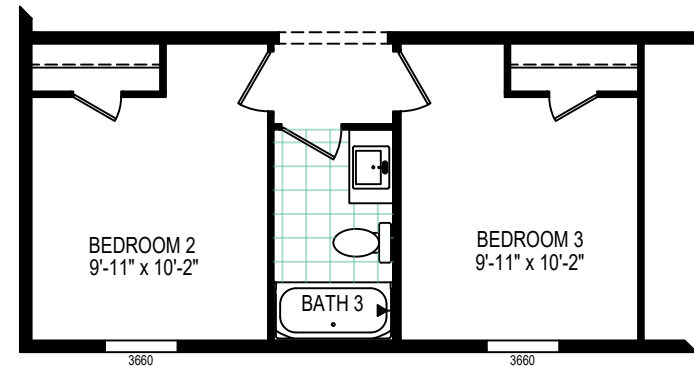

Pulse Collection

Model: 7228-5789

1896 Square Feet - 3 Bed / 2 Bath

CLAYTON WAKARUSA
 Div. of CMH Manufacturing West Inc.
 66700 STATE ROAD 19 P.O. BOX 406
 WAKARUSA, INDIANA 46573

PULSE COLLECTION
FLOOR PLAN

REVISION BOX

DRAWN BY: DCS
 DATE: 10/1/2024
 2326 MODEL
7228-5789

OPTIONAL DELUXE / DREAM BATH LAYOUT

4th BEDROOM OPTION

3rd BATH OPTION

CLAYTON WAKARUSA
 Div. of CMH Manufacturing West Inc.
 66700 STATE ROAD 19 P.O. BOX 406
 WAKARUSA, INDIANA 46573