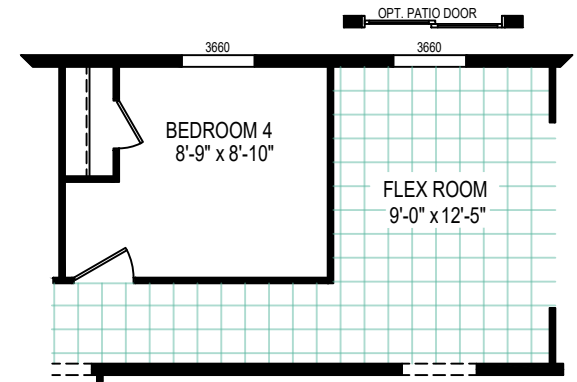

Pulse Collection

Model: 7228-5789

1896 Square Feet - 3 Bed / 2 Bath

CLAYTON WAKARUSA
 Div. of CMH Manufacturing West Inc.
 66700 STATE ROAD 19 P.O. BOX 406
 WAKARUSA, INDIANA 46573

PULSE COLLECTION
FLOOR PLAN

REVISION BOX

DRAWN BY: DCS
 DATE: 10/1/2024
 2326 MODEL
7228-5789

OPTIONAL DELUXE / DREAM BATH LAYOUT

4th BEDROOM OPTION

3rd BATH OPTION

CLAYTON WAKARUSA
 Div. of CMH Manufacturing West Inc.
 66700 STATE ROAD 19 P.O. BOX 406
 WAKARUSA, INDIANA 46573