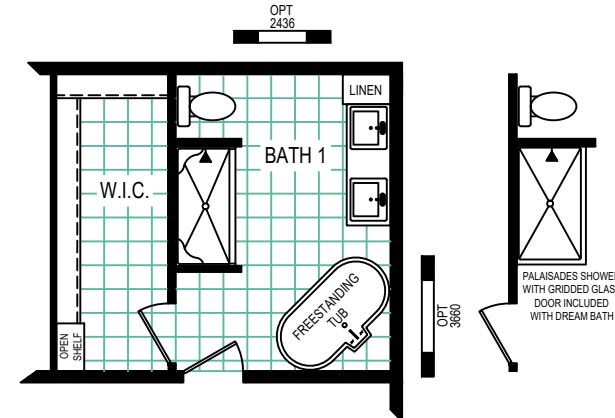

Pulse Collection

Model: 6428-5792

1685 Square Feet - 3 Bed / 2 Bath

OPTIONAL DELUXE / DREAM BATH LAYOUT

CLAYTON WAKARUSA
Div. of CMH Manufacturing West Inc.
66700 STATE ROAD 19 P.O. BOX 406
WAKARUSA, INDIANA 46773

PULSE COLLECTION
FLOOR PLAN

REVISION BOX

DRAWN BY: DCS
DATE: 10/7/2024
2026 MODEL
6428-5792