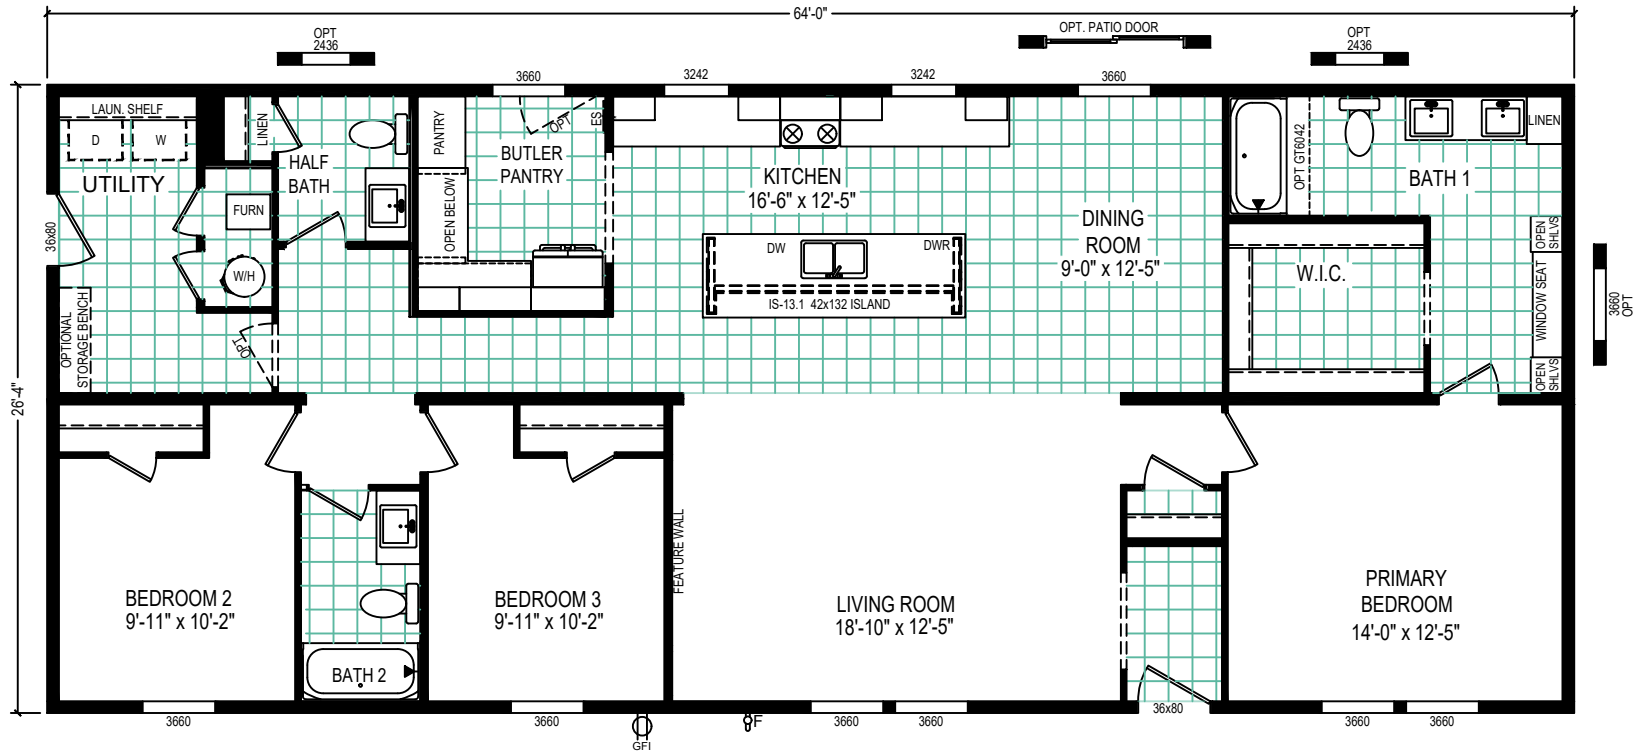

Pulse Collection

Model: 6428-5792

1685 Square Feet - 3 Bed / 2 Bath

OPTIONAL DELUXE / DREAM BATH LAYOUT

CLAYTON WAKARUSA
Div. of CMH Manufacturing West Inc.
66700 STATE ROAD 19 P.O. BOX 406
WAKARUSA, INDIANA 46773

PULSE COLLECTION
FLOOR PLAN

REVISION BOX

DRAWN BY: DCS
DATE: 10/7/2024
2026 MODEL
6428-5792