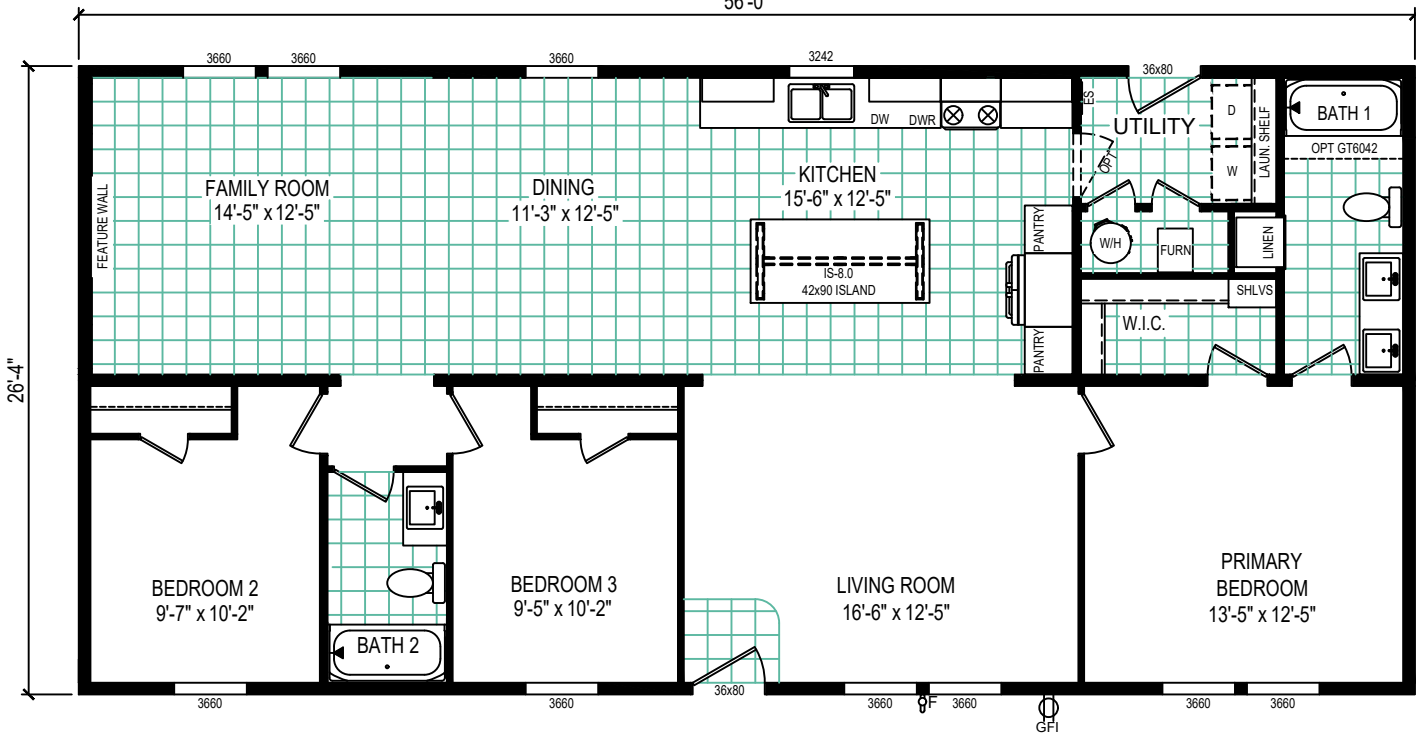

4th BEDROOM OPTION

56'-0"

OPTIONAL UTILITY

Pulse Collection
 MODEL: 5628-5787
 1475 Square Feet - 3 Bed / 2 Bath

CLAYTON WAKARUSA
 Div. of CMH Manufacturing West Inc.
 66700 STATE ROAD 19 P.O. BOX 406
 WAKARUSA, INDIANA 46573

PULSE COLLECTION
 FLOOR PLAN

REVISION BOX

DRAWN BY: DCS
 DATE: 10/22/2024

2026 MODEL

5628-5787