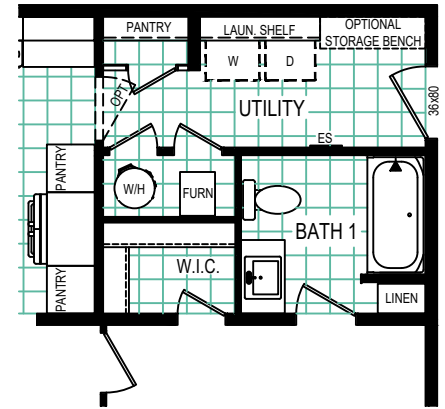

4th BEDROOM OPTION

56'-0"

OPTIONAL UTILITY

Pulse Collection
 MODEL: 5628-5787
 1475 Square Feet - 3 Bed / 2 Bath

CLAYTON WAKARUSA
 Div. of CMH Manufacturing West Inc.
 66700 STATE ROAD 19 P.O. BOX 406
 WAKARUSA, INDIANA 46573