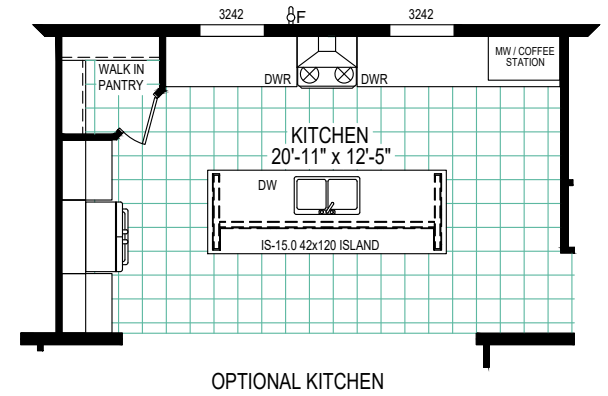

CLAYTON WAKARUSA
Div. of CMH Manufacturing West Inc.
66700 STATE ROAD 19 P.O. BOX 406
WAKARUSA, INDIANA 46573

PULSE COLLECTION
FLOOR PLAN OPTIONS

REVISION BOX

DRAWN BY: DCS
DATE: 9/19/2024
2026 MODEL
5228-5785