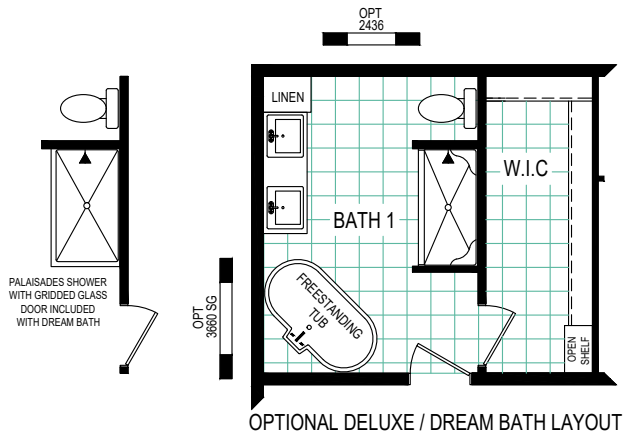

Pulse Collection  
 Model 5228-5785  
 1369 Square Feet - 3 Bed / 2 Bath

CLAYTON WAKARUSA  
 Div. of CMH Manufacturing West Inc.  
 66700 STATE ROAD 19 P.O. BOX 406  
 WAKARUSA, INDIANA 46573

PULSE COLLECTION  
 FLOOR PLAN

REVISION BOX

DRAWN BY: DCS  
 DATE: 9/19/2024  
 2026 MODEL

5228-5785

CLAYTON WAKARUSA  
Div. of CMH Manufacturing West Inc.  
66700 STATE ROAD 19 P.O. BOX 406  
WAKARUSA, INDIANA 46573

PULSE COLLECTION  
FLOOR PLAN OPTIONS