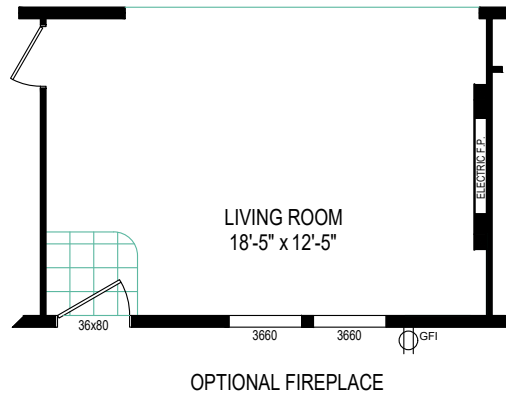

CLAYTON WAKARUSA
Div. of CMH Manufacturing West Inc.
66700 STATE ROAD 19 P.O. BOX 406
WAKARUSA, INDIANA 46573

PULSE COLLECTION
FLOOR PLAN OPTIONS

REVISION BOX

DRAWN BY: DCS
DATE: 9/19/2024
2026 MODEL
5228-5785