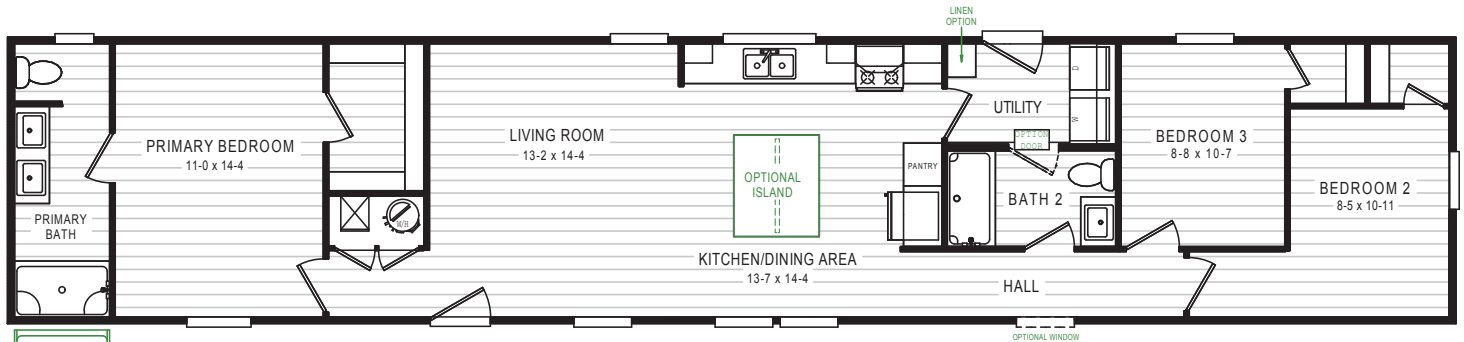

FAIRWAY SERIES

CORBIN 335

3 beds / 2 baths / 1,140 sq. ft. / 16x76

CERAMIC OPTION