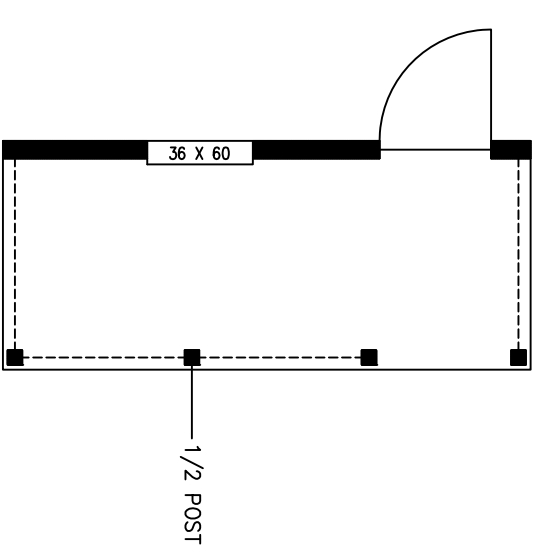

OPT. PBR CLOSET LAYOUT

6' FRONT PORCH OPTION SHOWN

PERIDOT 52

RV/ DESCRIPTION	DATE	BY	TITLE
-	-	-	CLAYTON HOMES
-	-	-	LITERATURE PLAN
-	-	-	DESC:
-	-	-	SCALE: 3/16"=12" DRB: SWW
-	-	-	DATE: 3/19/24 HIM PG:
-	-	-	FILE NAME: GEM - PERIDOT
-	-	-	DWG. NO 956H5616-639
-	-	-	REV